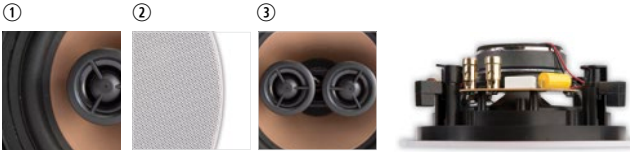

black grill (option)

Treat yourself to some oxygen. Happi is a Finnish word which means open, oxygen. This HPRO550 makes the ideal partner. It creates the perfect mood for letting off steam, both literally and metaphorically. Thanks to the aluminium woofer and the swivel tweeter, it carries every detail a long distance. What's more, it produces a fully-fledged stereo effect on its own thanks to its double tweeter and double connections.

- ① aluminium woofer for higher output
- ② aluminium grill with water-resistant magnetic system
- ③ swivel tweeter

Steam in your bathroom, both literally and metaphorically: the HPRO550 does the business!

DIMENSIONS

TECHNICAL SPECIFICATIONS

| | |
|------------------------|--|
| range | <50m ² |
| system | 2-way coaxial |
| woofer | 5,25" aluminium cone rubber edge |
| tweeter | 2 x 0,75" neodymium alu dome |
| amp power | 10 - 100W (recommended) |
| sensitivity | 88dB |
| impedance | 8Ω |
| frequency range | 60Hz - 20kHz |
| dimensions cut-out (Ø) | 180mm |
| dimensions (Ø x d) | 200 x 80mm |
| weight / piece | 1.10kg |
| composition | ABS |
| colour | white |
| features | paintable grill water repellent |
| options | acoustic kit (KITRO2) black grill (GRILL R0525 B) |