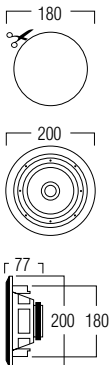

DIMENSIONS

TECHNICAL SPECIFICATIONS

| | |
|------------------------|--|
| range | <50m ² |
| system | 2-way coaxial |
| woofer | 5,25" aluminium cone rubber edge |
| tweeter | 2 x 0,75" neodymium alu dome |
| amp power | 10 - 100W (recommended) |
| sensitivity | 88dB |
| impedance | 8Ω |
| frequency range | 60Hz - 20kHz |
| dimensions cut-out (Ø) | 180mm |
| dimensions (Ø x d) | 200 x 80mm |
| weight / piece | 1.10kg |
| composition | ABS |
| colour | white |
| features | paintable grill water repellent |
| options | acoustic kit (KITRO2) black grill (GRILL R0525 B) |