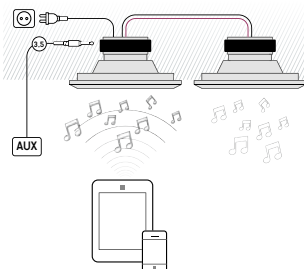

HPRO650BT

HPRO650BT transforms ultimate comfort in masterly design. Thanks to some ingenious remodelling, this frameless speaker with its ultra-sleek grille can be installed effortlessly in any kitchen, living room, patio or bathroom, because it can be used indoors and outdoors. What's more, the aluminium woofer helps generate extremely detailed sound able to carry exceptional distances. The built-in class D amplifier with Bluetooth on board provides endless enjoyment.

- ① aluminium woofer for higher output
- ② aluminium grill with water-resistant magnetic system
- ③ swivel tweeter

TECHNICAL SPECIFICATIONS

range	<50m ²
system	2-way coaxial
woofer	6.5" aluminium cone rubber edge
tweeter	0.75" swivel neodymium alu dome
amp power	2x45W, class D
sensitivity	84dB
impedance	8Ω
frequency range	50Hz - 20kHz
sources	Bluetooth / AUX input
dimensions cut-out (Ø)	205mm
dimensions (Ø x d)	230 x 85mm
weight / piece	1.2kg
housing	ABS / aluminium grill
colour	white
extra	paintable
	swivel tweeter
	water repellent
options	KITRO3