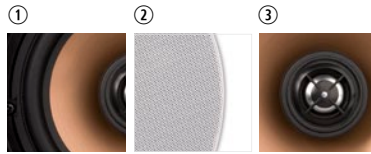

HPRO650BT

HPRO650BT transforms ultimate comfort in masterly design. Thanks to some ingenious remodelling, this frameless speaker with its ultra-sleek grille can be installed effortlessly in any kitchen, living room, patio or bathroom, because it can be used indoors and outdoors. What's more, the aluminium woofer helps generate extremely detailed sound able to carry exceptional distances. The built-in class D amplifier with Bluetooth on board provides endless enjoyment.

- ① aluminium woofer for higher output
- ② aluminium grill with water-resistant magnetic system
- ③ swivel tweeter

TECHNICAL SPECIFICATIONS

range	<50m ²
system	2-way coaxial
woofer	6.5" aluminium cone rubber edge
tweeter	0.75" swivel neodymium alu dome
amp power	2x45W, class D
sensitivity	84dB
impedance	8Ω
frequency range	50Hz - 20kHz
sources	Bluetooth / AUX input
dimensions cut-out (Ø)	205mm
dimensions (Ø x d)	230 x 85mm
weight / piece	1.2kg
housing	ABS / aluminium grill
colour	white
extra	paintable
	swivel tweeter
	water repellent
options	KITRO3