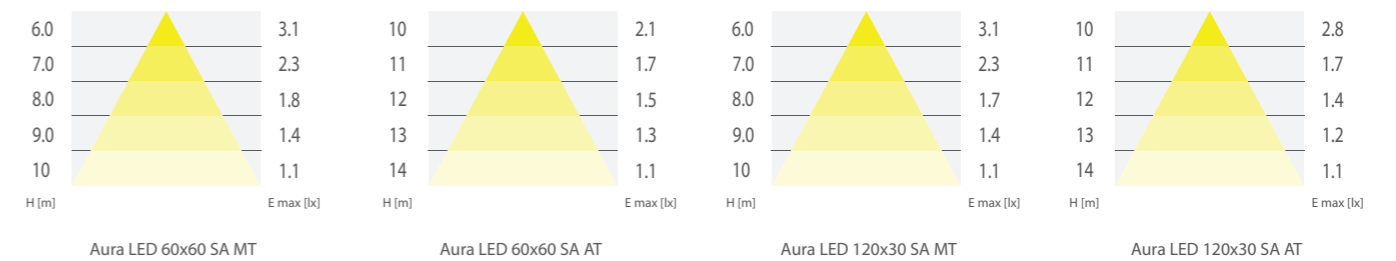

WYKRESY STOŻKOWE (PRACA AWARYJNA) / CONE DIAGRAMS (EMERGENCY OPERATION)

Aura LED 60x60 SA MT

Aura LED 60x60 SA AT

Aura LED 120x30 SA MT

Aura LED 120x30 SA AT

PRZYKŁADOWE ROZSYŁY ŚWIATŁA / EXEMPLARY LIGHT DISTRIBUTIONS