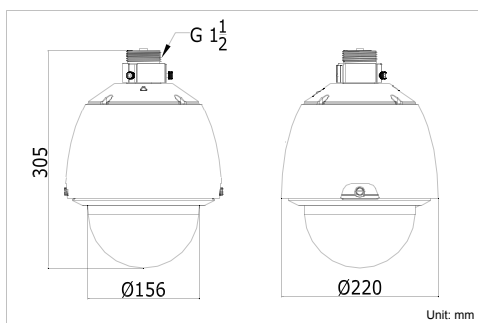

### Key features

- 1/4" CCD
- High resolution of 540TVL (Color) / 600TVL (B/W)
- True Day/Night
- 23x Optical Zoom (3.84 - 88.32mm)
- DNR, Digital WDR
- 3D intelligent positioning function
- IP66 Weatherproof

### Dimensions