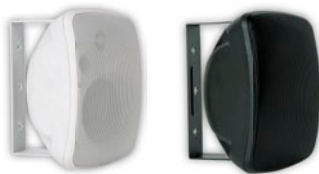

ASW55.2

The ASW55.2 is one of the ultimate models among waterproof loudspeakers. It incorporates the newest acoustic technology and is amazingly powerful yet discreet. The unique curved shape produces clear, warm sound performance. Thanks to the indoor-outdoor switch, this speaker provides pure musical enjoyment, outdoors as well as indoors. In addition, the bass reflex may be hermetically sealed using the tube supplied.

The professional world has also discovered this home loudspeaker. Here it provides the guests at the outdoor café of a luxury brasserie with lots of musical pleasure.

COLOURS white / black

TECHNICAL SPECIFICATIONS

range	<40m ²
sound quality	allround
system	2-way
woofer	5.25" polymica cone
tweeter	0,5" PEI dome neodmium
bass reflex	yes
magnetic shielded	no
max. power	150W
sensibility	87dB
impedance	8Ω
frequency range	75Hz - 20kHz
dimensions (h x w x d)	240 x 190 x 150mm
weight / piece	2,3kg
housing	ABS
colour	white / black
extra	complete with bracket waterproof